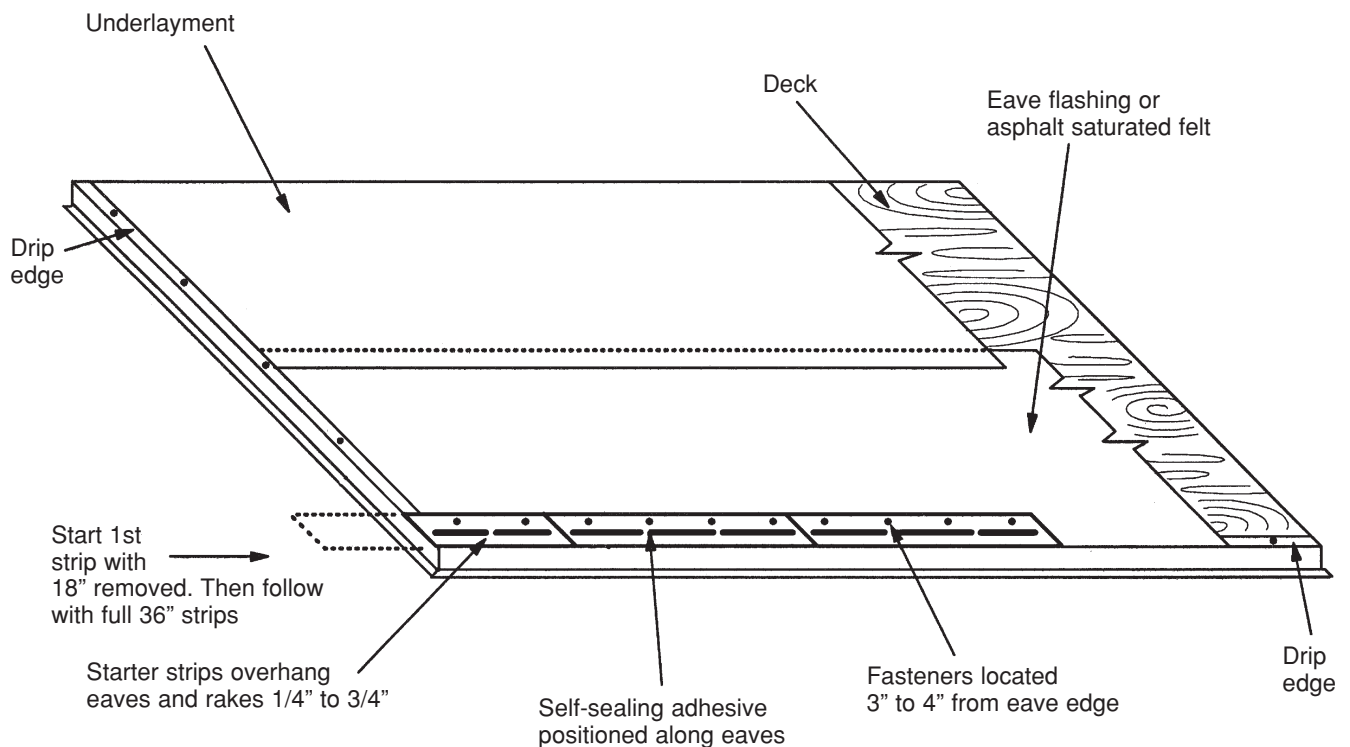

SHINGLE STARTER

Universal Starter Course Shingles

- Pre-cut
- Sealant Strip
- Covers approximately 102 linear feet per bundle when installed according to TAMKO's Installation Instructions

- The first course of shingles is the most critical to ensure proper alignment of the courses. TAMKO's Shingle Starter-Universal Starter Course Shingles are factory cut to eliminate the difficulty of field cutting 3 tabs and roll roofing materials. The finished product helps to ensure a straighter first course of shingles and reduces labor and waste.
- Shingle Starter also comes with a factory sealant strip to eliminate the need for plastic cement. Start your next shingle project right—using Shingle Starter-Universal Starter Course Shingles by TAMKO.