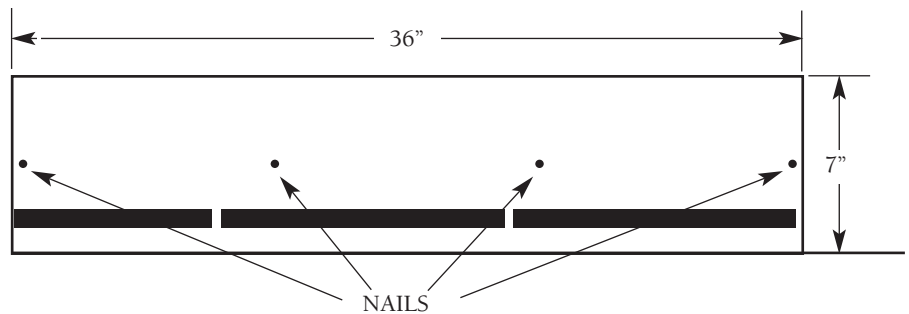

SHINGLE STARTER

Universal Starter Course Shingles

- Pre-cut
- Sealant Strip
- Covers approximately 102 linear feet per bundle when installed according to TAMKO's Installation Instructions

- The first course of shingles is the most critical to ensure proper alignment of the courses. TAMKO's Shingle Starter-Universal Starter Course Shingles are factory cut to eliminate the difficulty of field cutting 3 tabs and roll roofing materials. The finished product helps to ensure a straighter first course of shingles and reduces labor and waste.
- Shingle Starter also comes with a factory sealant strip to eliminate the need for plastic cement. Start your next shingle project right—using Shingle Starter-Universal Starter Course Shingles by TAMKO.