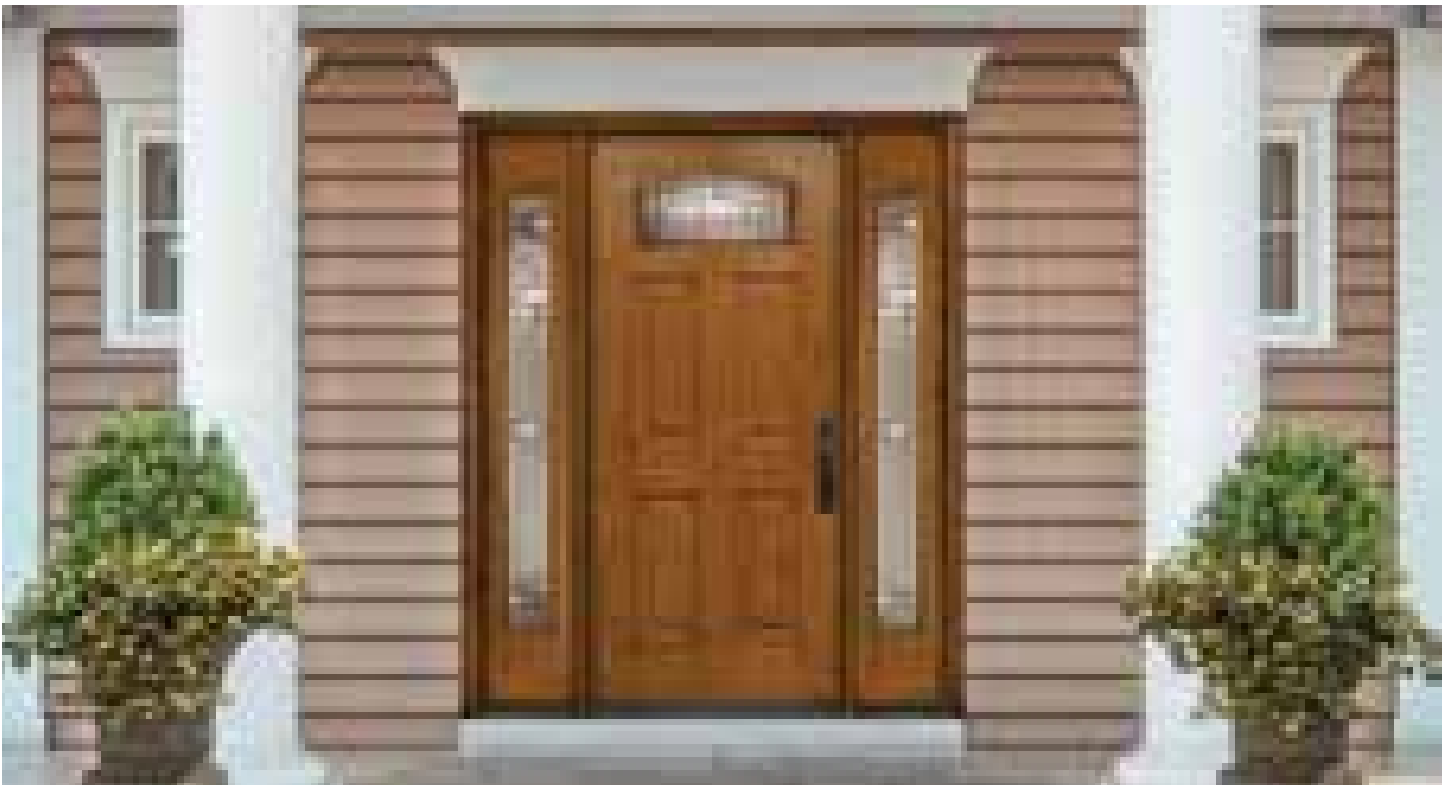

3/4 View SL

Sidelite	1'0"	1'2"
AM-422HA	•	•

1/2 View SL

Sidelite	1'0"	1'2"
AM-692HA	•	•

TP = Traditional Panel AC | AM = 6' 8"

6' 8" OAK DOORS AND SIDELITES

Full View

Door	3'0"
AO-686HA	•