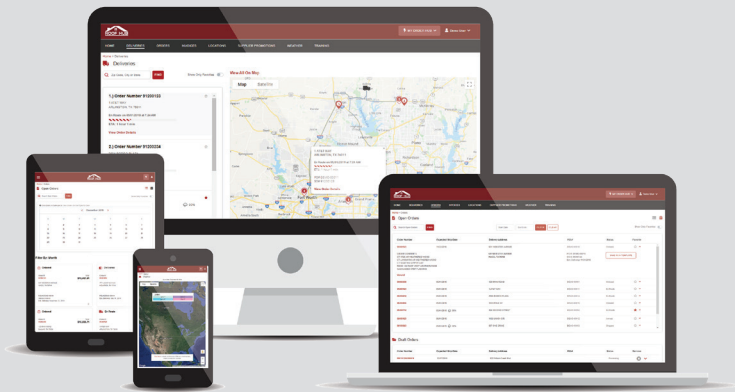

# SUMMER PROMOTION

Roof Hub Comes Packed with Information to Help You Run Your Business More Efficiently

- Delivery Cockpit (w/Real-Time Tracking)
- Interactive Storm Maps
- Smart Templates with ItemMatch Recommendations
- Automated Supplier Promotions
- ColorMatch Recommendations
- Quick Order Templates
- Branch Location Finder
- Order & Invoice History
- Powerful CRM Integrations
- Need More Materials Functionality

## 2% REBATE

**ON ROOF HUB ONLINE ORDERS**  
For New & Dormant SRS Customers

All online orders for eligible accounts will receive a 2% rebate during the month of September 2020.